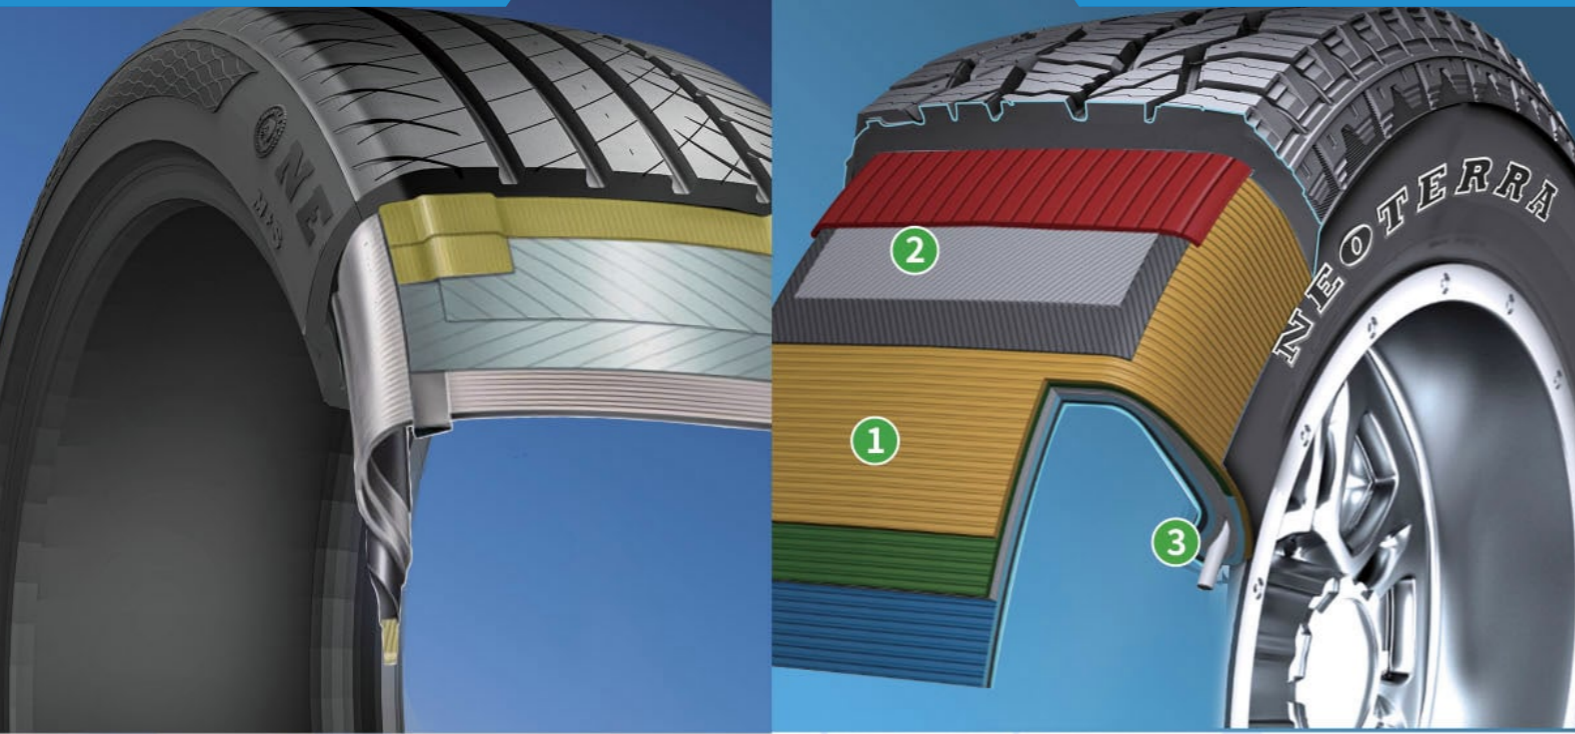

Keter offers an extensive product line up in passenger, light truck and commercial truck products including the NeoTerra line which was specifically designed and developed to meet the demands of the high quality tires.

## NEOTERRA PASSENGER & LIGHT TRUCK TIRES

Specially formulated compound insures outstanding handling and guaranteed long tread life.

- Patented tread patterns owned by NOETERRA brand delivers enhanced driving experience and reliability.
- Manufactured at with state of the art technology in world class production facilities around the world with rigorous quality control and consistency.
- Passenger tire construction employs a seamless bead bundle for increased ride control and superior handling.
- Light truck construction features:
  - 1 Triple ply polyester design with high sidewall turn up.
  - 2 Two steel body ply's and two full nylon cap belts covering tread and shoulder area
  - 3 Larger bead with extra sidewall rubber produce robust performance combined with an ultra comfortable ride.

## NEOTERRA COMMERCIAL TRUCK TIRES

4-belt casing construction for guaranteed readability and durable performance.

- Dual-compound tread with specially formulated compounds allow for longer wear and lower rolling resistance.
- Wide body construction for an expanded footprint on the road to improve stability and lateral handling.
- Developed and Manufactured utilizing the most advanced technologies in the tire industry.